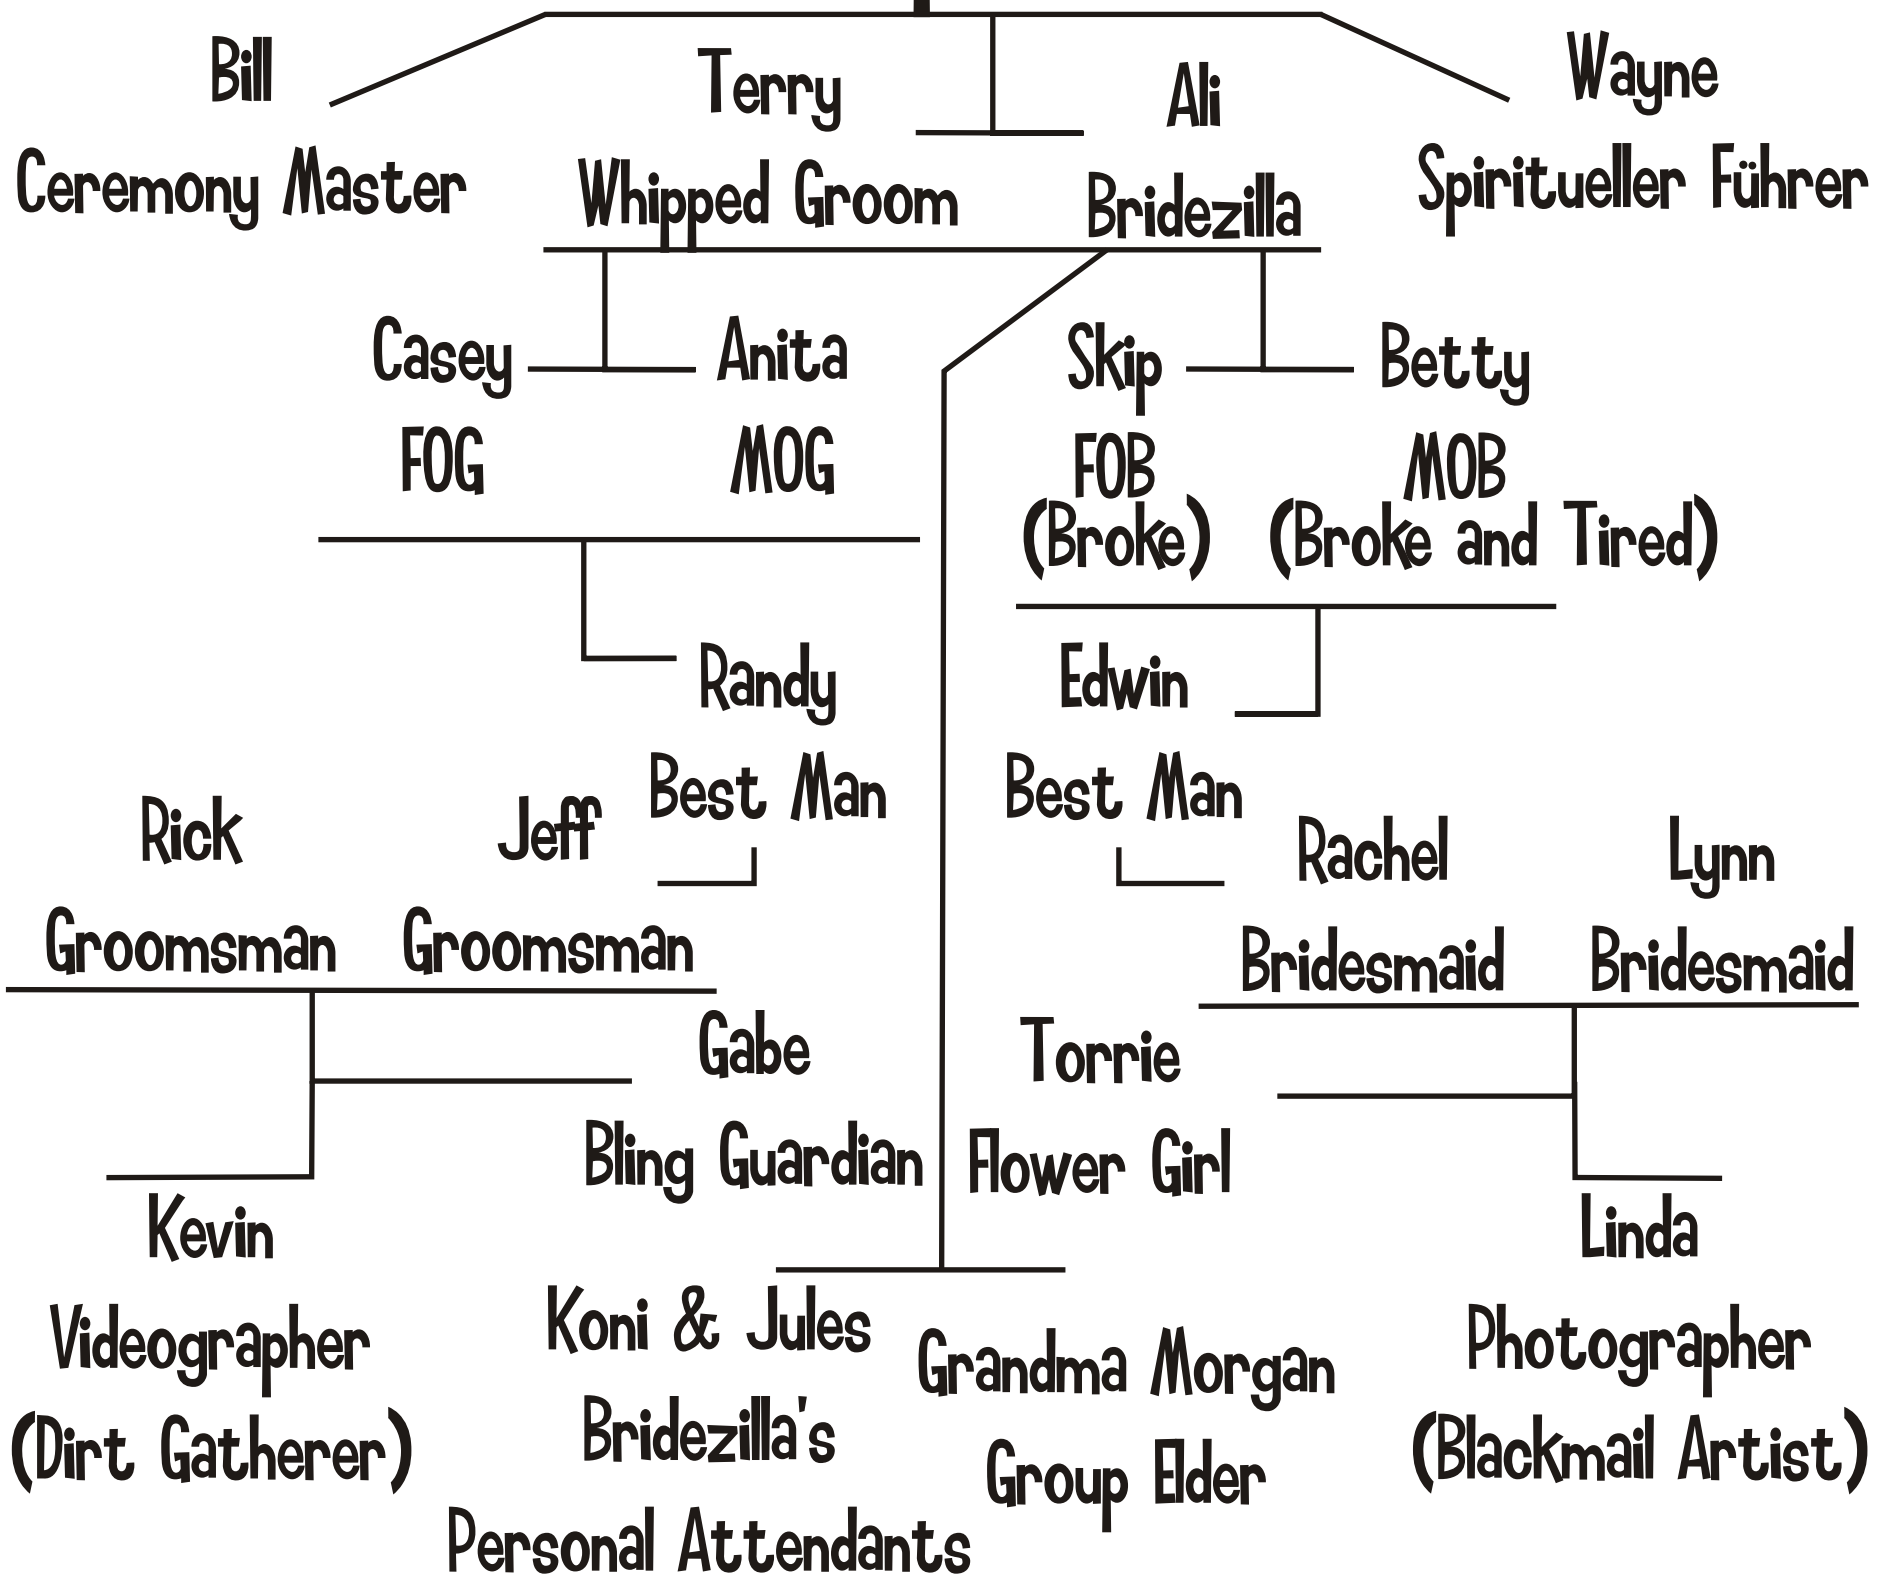

Team Thompson - Fricke

Party Support